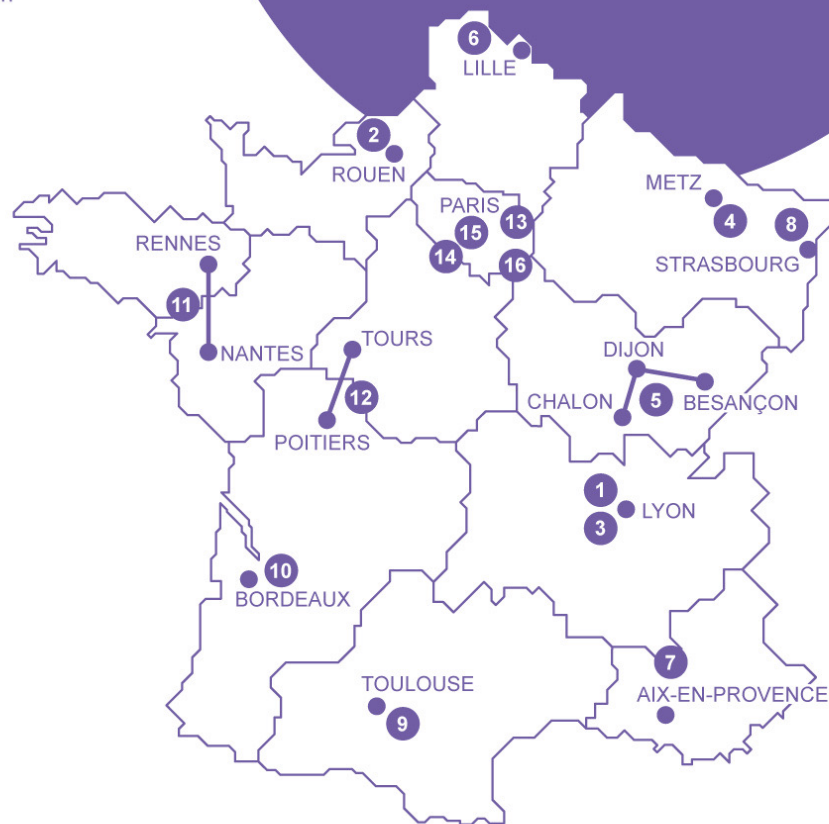

Pôle Aliénor – Poitiers - France

Claire Michon
AEC annual Congress
09/11/2023

TRADITIONAL MUSIC
UNDERGRADUATE
NETWORK IN EUROPE

Higher Education

1. **CEFEDM** Auvergne Rhône-Alpes / Lyon
cefedem-aura.org
2. **CEFEDM** de Normandie / Rouen - Mont-Saint-Aignan
cefedem-normandie.fr
3. **CNSMD** de Lyon
cnsmd-lyon.fr
4. **ESAL** / Metz
esalorraine.fr
5. **ESM** Bourgogne-Franche-Comté / Dijon - Chalon-sur-Saône - Besançon
esmbourgognefranche.comte.fr
6. **ESMD** Hauts-de-France / Lille
esmd.fr
7. **IESM** / Aix-en-Provence
iesm.fr
8. **HEAR** / Strasbourg
hear.fr
9. **ISDAT** / Toulouse
isdat.fr
10. **PESMD** / Bordeaux
pesmd.com
11. **Le Pont Supérieur** Bretagne - Pays de Loire / Nantes - Rennes
lepontsuperieur.eu
12. **Pôle Aliénor** / Poitiers - Tours
polealienor.eu
13. **Pôle Sup'93** / Aubervilliers - La Courneuve - Aulnay-sous-Bois
polesup93.fr
14. **PSPBB** / Paris - Boulogne-Billancourt
psppbb.fr
15. **CNSMD** de Paris
conservatoiredeparis.fr
16. **CMDL** / Dammarie-les-Lys (membre associé)
cmdl.eu

MUSIC 15 HEI

Actors in the field of traditional music and dance

- Cultural areas, centers for Research and collection
- Festivals
- Associations
- Associative music schools
- *Federation of Actors in Traditional Music and Dance (FAMDT)*