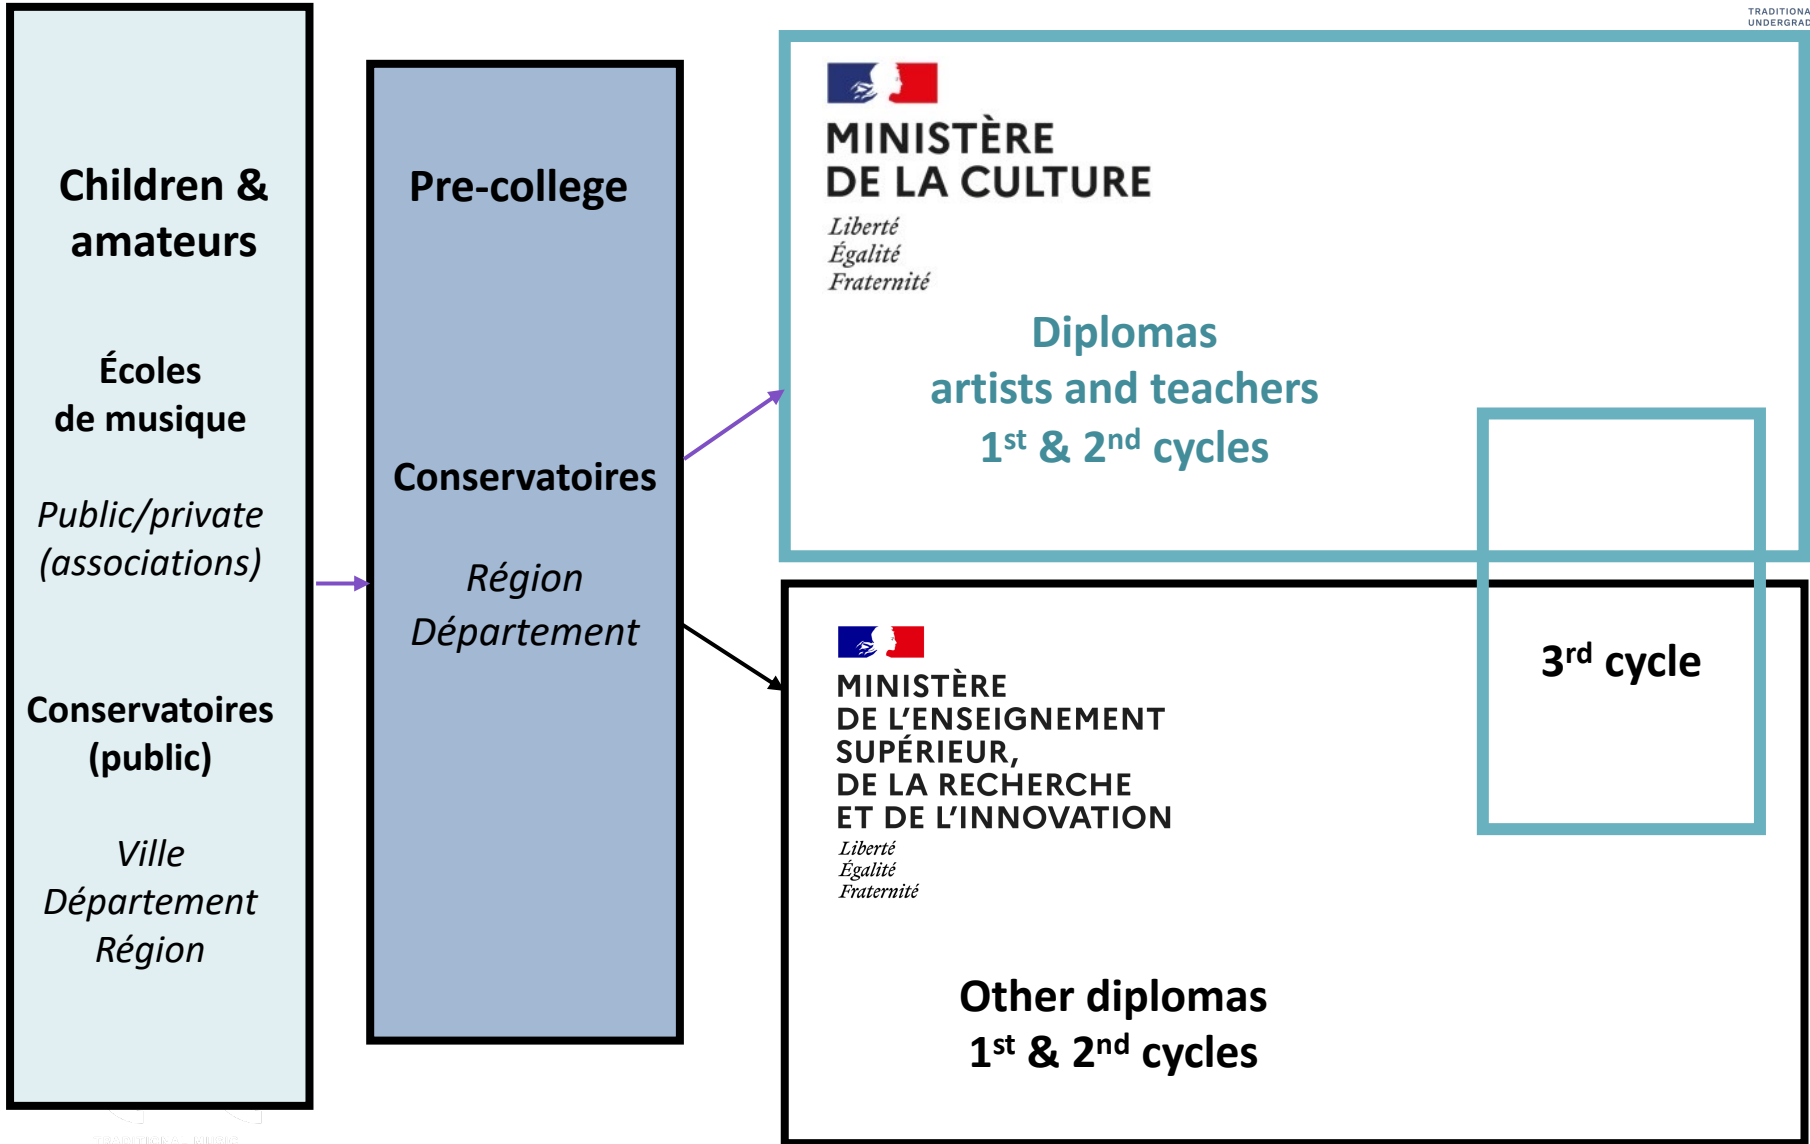

Pôle Aliénor – Poitiers - France

Claire Michon
AEC annual Congress
09/11/2023

TRADITIONAL MUSIC
UNDERGRADUATE
NETWORK IN EUROPE

Higher Education

1. **CEFEDM** Auvergne Rhône-Alpes / Lyon
cefedem-aura.org
2. **CEFEDM** de Normandie / Rouen - Mont-Saint-Aignan
cefedem-normandie.fr
3. **CNSMD** de Lyon
cnsmd-lyon.fr
4. **ESAL** / Metz
esalorraine.fr
5. **ESM** Bourgogne-Franche-Comté / Dijon - Chalon-sur-Saône - Besançon
esmbourgognefranche.comte.fr
6. **ESMD** Hauts-de-France / Lille
esmd.fr
7. **IESM** / Aix-en-Provence
iesm.fr
8. **HEAR** / Strasbourg
hear.fr
9. **ISDAT** / Toulouse
isdat.fr
10. **PESMD** / Bordeaux
pesmd.com
11. **Le Pont Supérieur** Bretagne - Pays de Loire / Nantes - Rennes
lepontsuperieur.eu
12. **Pôle Aliénor** / Poitiers - Tours
polealienor.eu
13. **Pôle Sup'93** / Aubervilliers - La Courneuve - Aulnay-sous-Bois
polesup93.fr
14. **PSPBB** / Paris - Boulogne-Billancourt
psppbb.fr
15. **CNSMD** de Paris
conservatoiredeparis.fr
16. **CMDL** / Dammarie-les-Lys (membre associé)
cmdl.eu

MUSIC 15 HEI

Actors in the field of traditional music and dance

- Cultural areas, centers for Research and collection
- Festivals
- Associations
- Associative music schools
- *Federation of Actors in Traditional Music and Dance (FAMDT)*